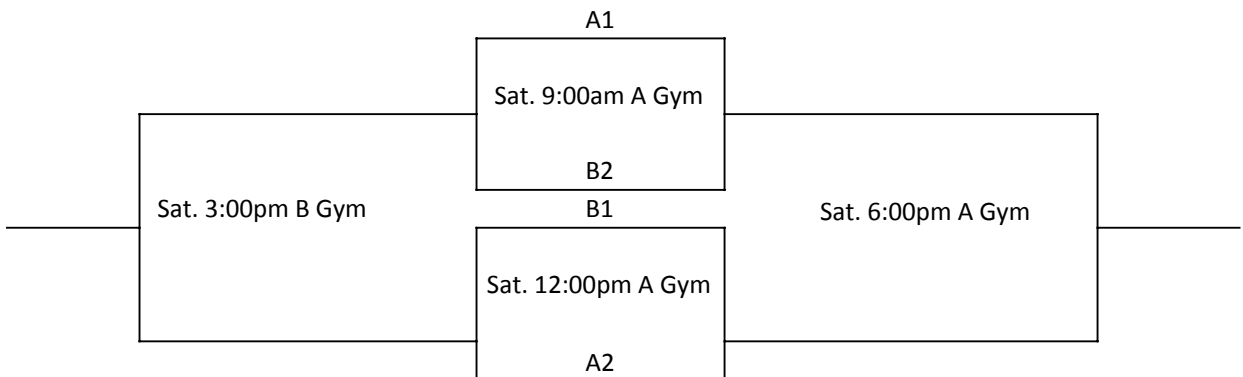

VBAB Invitational Tournament 2018

Nov. 29-Dec. 1, 2018

Pool A:
Venus
Western Hills
Castleberry
Grandview

Pool B:
Connally
Kemp
Lake Worth
Maypearl

Girls Schedule

Tie Breakers:

1. 1 Head to Head
2. 2 Pt. Differential (+or- 15pts)
3. 3 Total Pts. Allowed
4. 4 Total Pts. Scored
5. 5 Coin Flip

Game	Home	Score	Visitor	Score	Time	Day	Location
Pool 1	Lake Worth		Maypearl		9:00 a.m.	Thurs.	A Gym
Pool 2	Grandview		Western Hills		9:00 a.m.	Thurs.	B Gym
Pool 3	Connally		Lake Worth		12:00 p.m.	Thurs.	A Gym
Pool 4	Western Hills		Castleberry		12:00 p.m.	Thurs.	B Gym
Pool 5	Venus		Grandview		3:00 p.m.	Thurs.	A Gym
Pool 6	Maypearl		Kemp		3:00 p.m.	Thurs.	B Gym
Pool 7	Castleberry		Venus		6:00 p.m.	Thurs.	A Gym
Pool 8	Kemp		Connally		6:00 p.m.	Thurs.	B Gym
Pool 9	Kemp		Lake Worth		9:00 a.m.	Fri.	A Gym
Pool 10	Maypearl		Connally		12:00 p.m.	Fri.	A Gym
Pool 11	Grandview		Castleberry		3:00 p.m.	Fri.	A Gym
Pool 12	Venus		Western Hills		6:00 p.m.	Fri.	A Gym

Bracket Play: Team on top will be home

Championship Bracket: